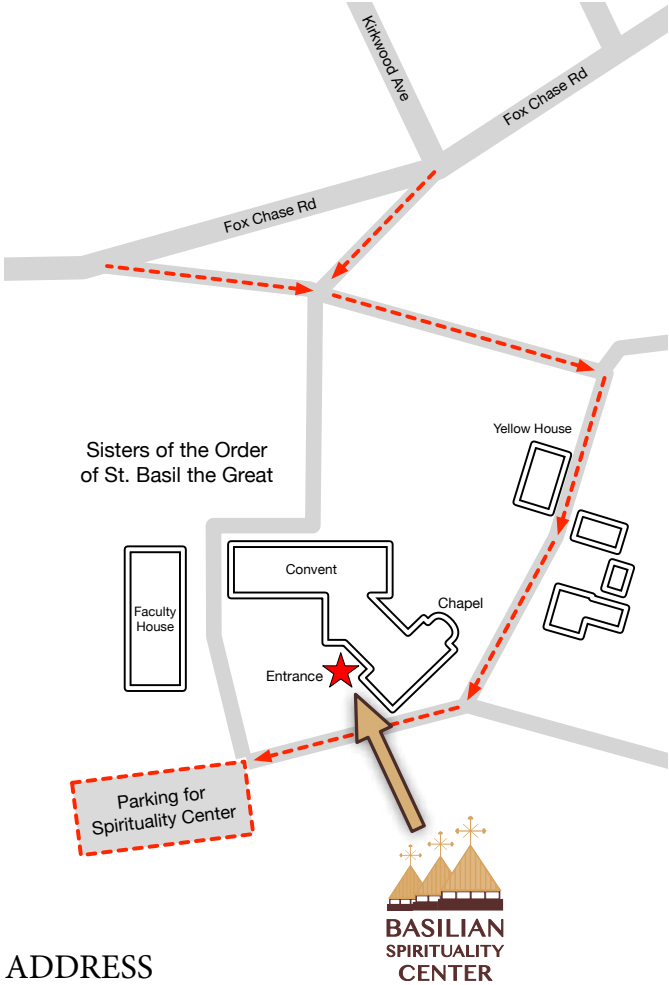

### ADDRESS

710 Fox Chase Road  
 Fox Chase Manor, PA 19046  
[www.StBasils.com](http://www.StBasils.com)

## CAMPUS

The Basilian Spirituality is adjacent to Manor College and across Fox Chase Road from Saint Basil Academy. Our serene grounds include rolling hills, wooded acreage, and ample parking.